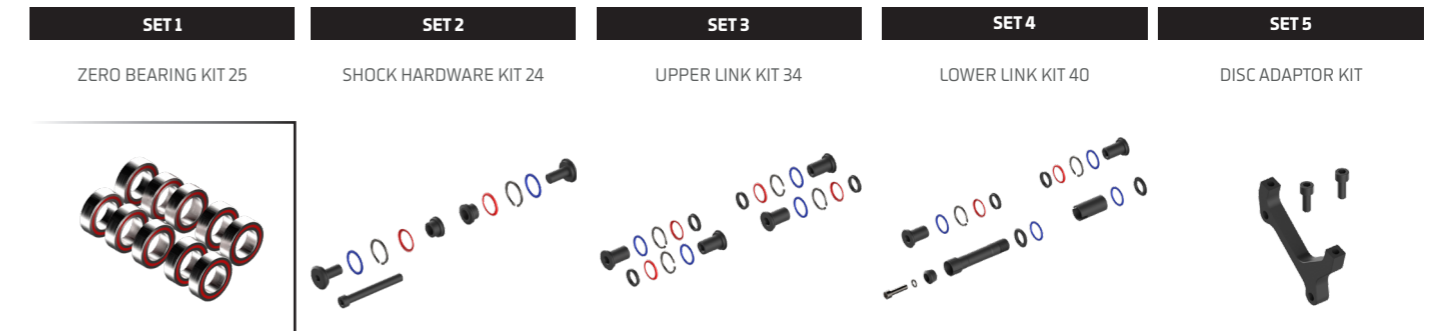

ITEM No.	DESCRIPTION	QTY.	PART NUMBER	TORQUE
1	FRAME	1		
2	REAR TRIANGLE	1		
3	PIVOT AXLE, M15	6	SET 3 & 4	17Nm
4	SHOCK BOLT	2	SET 2	8Nm
5	BEARING, 24x15x7	10	SET 1 / 099.00113	
6	UPPER LINK	1	Refer to B2B web for color options	
7	LOWER LINK	1	099.26092	
8	C-RING	8	SET 2, 3 & 4	
9	SPACER, 10x17x6	2	SET 2	
10	PIVOT SEAL EXTERNAL	10	SET 2, 3, 4 & 7	
11	PIVOT SEAL INTERNAL	8	SET 2, 3, 4 & 7	
12	PIVOT WASHER	6	SET 3 & 4	
13	PIVOT AXLE, 86L	1	SET 4	12Nm
14	SPACER, 38L	1	SET 4	
15	WASHER, 6x10x1	1	SET 4	
16	TAPER NUT	1	SET 4	
17	SCREW BOLT, M6x25	1	SET 4	8Nm

ITEM No.	DESCRIPTION	QTY.	PART NUMBER	TORQUE
18	SPACER, LOWER	2	SET 4	
19	SHOCK BOLT, 65L	1	SET 2/099.25038	10Nm
20	CHAINSTAY PROTECTOR	1	099.25016	
21	DISC MOUNT	1	SET 5	
22	SCREW BOLT, M6x15	2	SET 5	12Nm
23	HANGER	1	SRAM UDH	
24	SHOCK FLIPCHIP LEFT	1	099.26093	
25	SHOCK FLIPCHIP RIGHT	1	099.26094	
26	CABLE GUIDE HEAD SET 3 CABLES	2	SET 6	
27	SCREW BOLT, M3x10	4	SET 6	1Nm
28	BOTTOM BRACKET PROTECTOR	1	099.26095	
29	FT SHOCK FENDER	1	099.26096	
30	DOWN TUBE PROTECTOR	1	099.26080	
31	REAR TRIANGLE FENDER	1	099.26097	
32	YOKE PROTECTOR	1	099.26098	
33	SCREW BOLT, M3x10	2	099.12116	2Nm
34	REAR AXLE	1	112.90027	