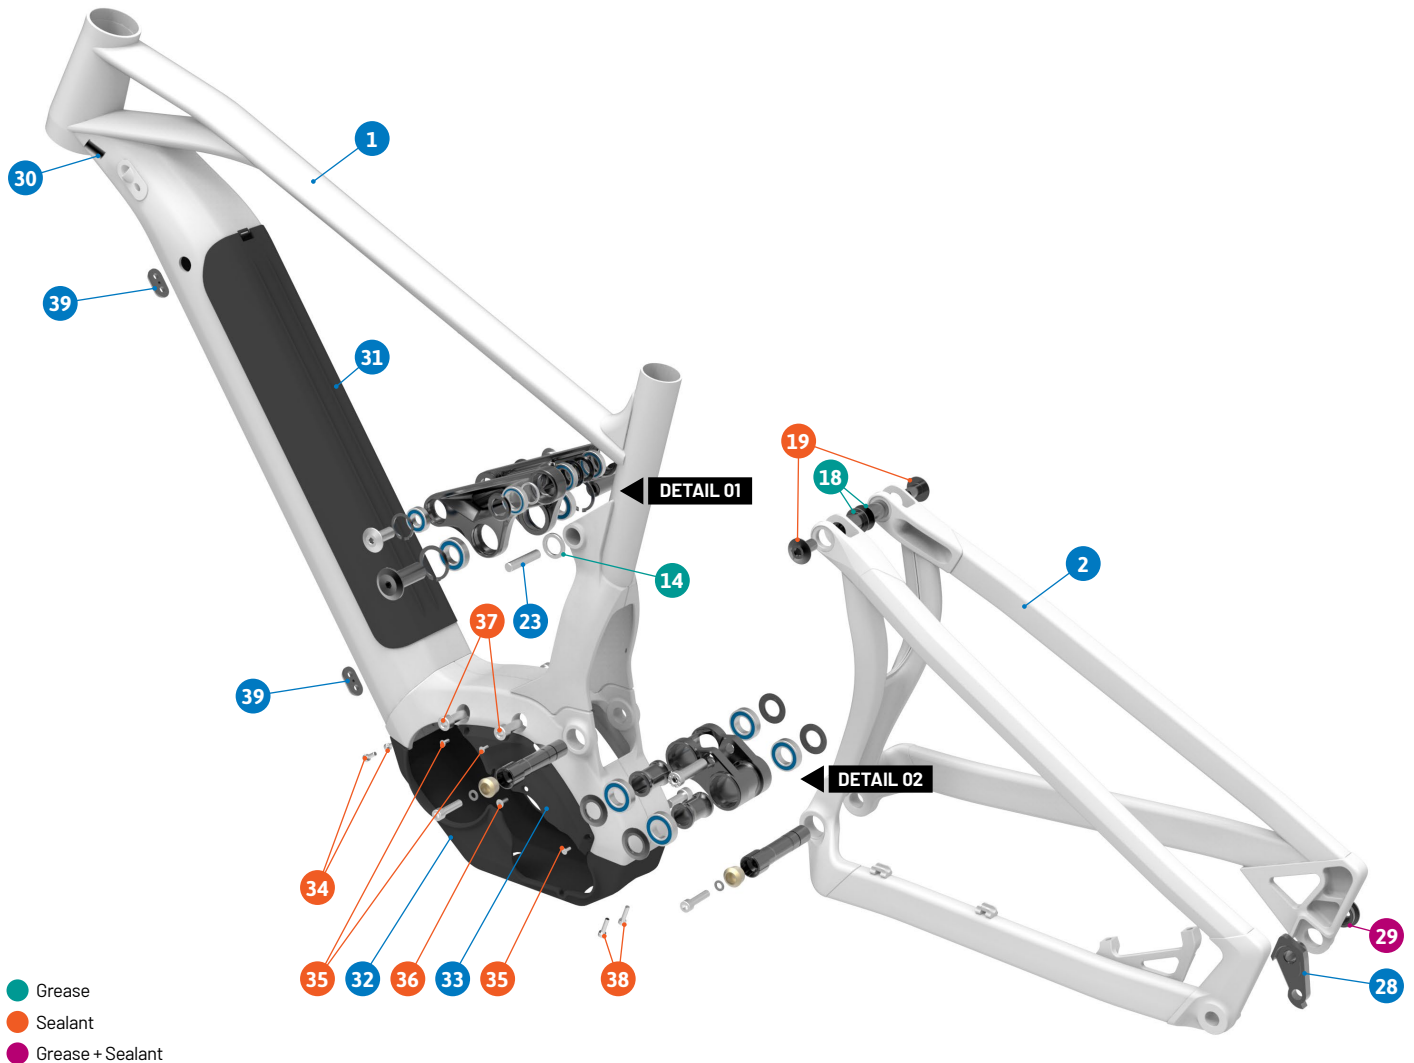

CRAFTY + / LEVEL

Spare Parts

Apply grease to the shaft,
and sealant to the threads

ITEM No.	DESCRIPTION	QTY.	PART NUMBER	TORQUE
1	FRONT TRIANGLE	1		
2	REAR TRIANGLE	1		
3	LINK, LEFT	1		
4	LINK, RIGHT	1		
5	LINK BRIDGE	1		
6	LOWER LINK	1		
7	SPACER, 15x22x31	2	SET4	
8	BEARING, 28x15x7	6	SET1	
9	SPACER, 15x27x2	4	SET4	
10	MAIN AXLE	2	SET4	12Nm
11	TAPER NUT	2	SET4	
12	SPACER	2	SET4	
13	SCREW BOLT M6X25	2	SET4	10Nm
14	SPACER, 15x22x3	2	SET3	
15	BEARING, 24X15X5	4	SET1	
16	SPACER, 15x19x2t	2	SET3	
17	SPACER, 15x27x2	4	SET3	
18	PIVOT AXLE, 26MM	2	SET3	
19	PIVOT AXLE, M12	2	SET3	12Nm
20	BEARING, 10x22x6	2	SET1	

ITEM No.	DESCRIPTION	QTY.	PART NUMBER	TORQUE
21	C-RING	2	SET3	
22	C-RING	2	SET3	
23	M8 THREAD AXLE	1	SET3	
24	LINK AXLE	2	SET3	11Nm
25	SPACER, 10x17x6	2	SET2	
26	SHOCK BOLT	2	SET2	8Nm
27	SLEEVE BOLT	1	SET2	16Nm
28	HANGER	1	SET5	
29	HANGER NUT	1	099.16011	4Nm
30	CABLE ADAPTOR	1		
31	BATTERY COVER	1	099.18016	
32	MOTOR COVER, LOWER	1	099.18017	
33	MOTOR COVER, LEFT	1	099.18018	
34	SCREW BOLT M4X10	2		4Nm
35	SCREW BOLT M3X8	4		3Nm
36	SCREW BOLT M4X10	1		3Nm
37	SCREW BOLT M8X20	5		8Nm
38	SCREW BOLT M4X15	2		4Nm
39	BOLT COVER	2	099.18019	