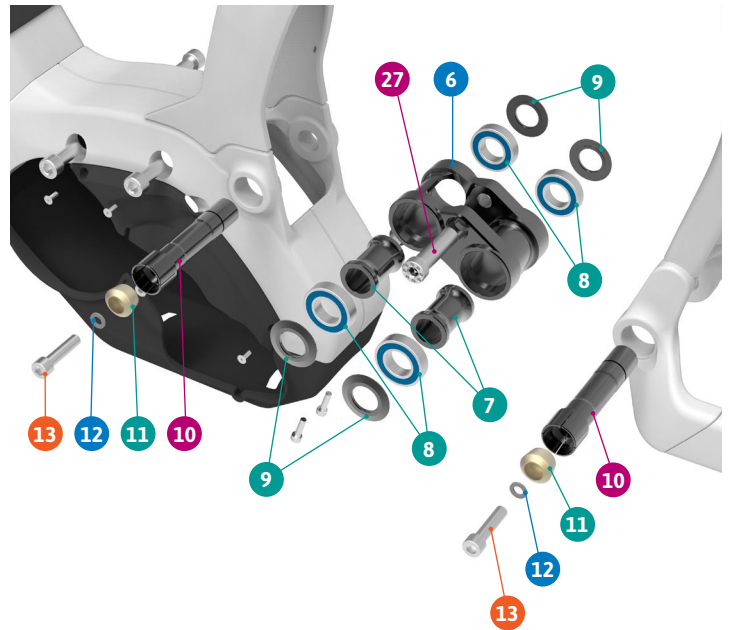

DETAIL 02

SET 1	SET 2	SET 3	SET 4	SET 5
ZERO BEARING KIT 14 (ENDURO BEARINGS)	SHOCK HARDWARE ZERO 10	UPPER LINK KIT 20	LOWER LINK KIT 21	HANGER M067

PART NUMBER	DESCRIPTION	COMPONENTS
099.18100	SET 1: ZERO BEARING KIT 14 (ENDURO BEARINGS)	ENDURO BEARING, 28x15x7 (x6) / ENDURO BEARING, 10x22x6 (x2) / ENDURO BEARING, 24x15x5 (x4)
099.18102	SET 2: SHOCK HARDWARE KIT 10	SPACER, 10x17x6 (x2) / SHOCK BOLT (x2) / SLEEVE BOLT (x1)
099.18103	SET 3: UPPER LINK KIT 20	SPACER, 15x22x3 (x2) / LINK AXLE (x2) / M8 THREAD AXLE (x1) / C-RING (x2) / C-RING (x2) / SPACER, 15x19x2t (x2) / SPACER, 15x27x2 (x4) / PIVOT AXLE, 26MM (x2) / PIVOT AXLE, M12 (x2)
099.18111	SET 4: LOWER LINK KIT 21	SPACER, 15x22x31 (x2) / MAIN AXLE (x2) / TAPER NUT (x2) / SPACER (x2) / SCREW BOLT (x2) / SPACER, 15x27x2 (x4)
099.00054	SET 5: HANGER M067	HANGER (x1), HANGER NUT (x1)
099.19019	LEVEL SHOCK SPACER	
112.90022	REAR AXLE	12X148 P1.75 L180