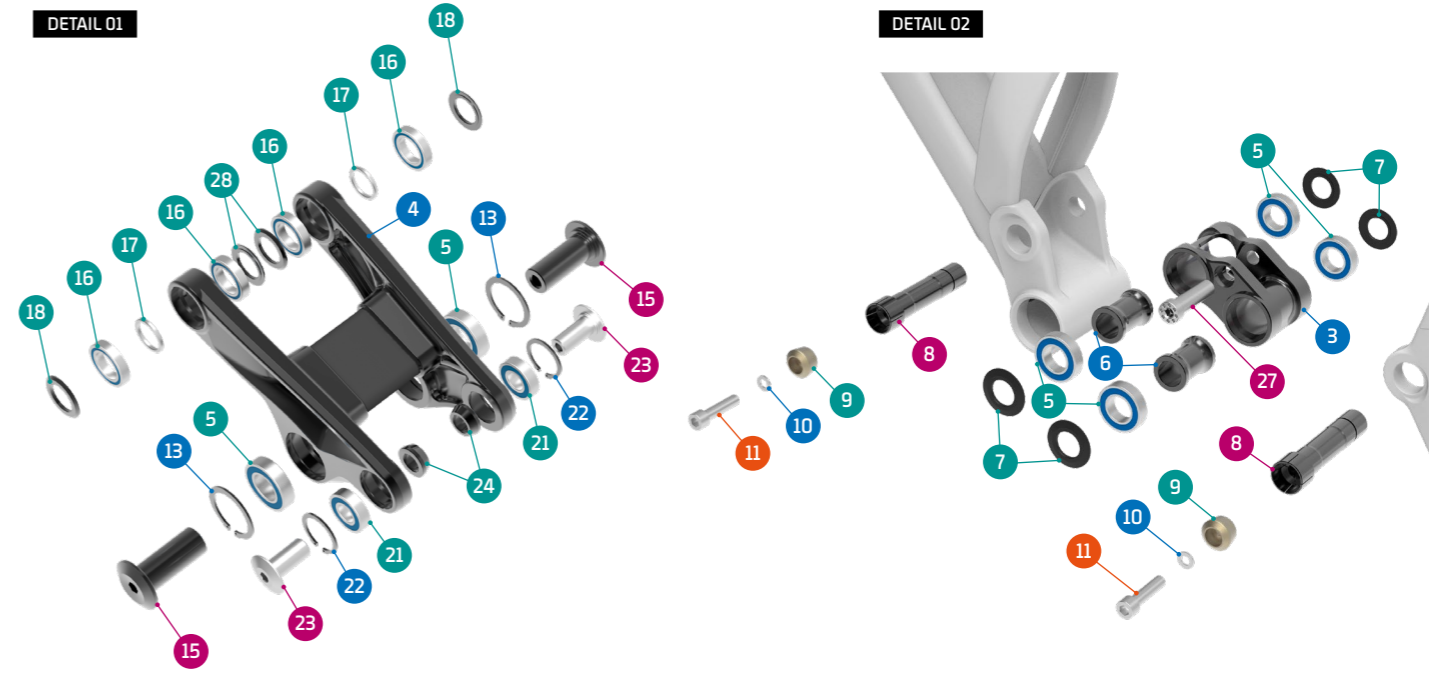

- Grease
- Threadlocker
- Grease + Threadlocker

Apply grease to the shaft, and locker to the threads

ITEM No.	DESCRIPTION	QTY.	PART NUMBER	TORQUE
1	FRONT TRIANGLE	1		
2	REAR TRIANGLE	1		
3	LOWER LINK	1		
4	UPPER LINK	1		
5	BEARING, 28x15x7	6	SET 1	
6	SPACER, 15x22x31	2	SET 4	
7	SPACER, 15x27x2	4	SET 4	
8	MAIN AXLE, 15x73L	2	SET 4	12Nm
9	TAPER NUT	2	SET 4	
10	SPACER	2	SET 4	
11	SCREW BOLT M6x25	2	SET 4	10Nm
12	SPACER, 15x22x3	2	SET 3	
13	C-RING	2	SET 3	
14	M8 THREAD AXLE	1	SET 3	
15	LINK AXLE	2	SET 3	11Nm

ITEM No.	DESCRIPTION	QTY.	PART NUMBER	TORQUE
16	BEARING, 24x15x5	4	SET 1	
17	SPACER, 15x19x2t	2	SET 3	
18	SPACER, 15x27x2	4	SET 3	
19	PIVOT AXLE, 26MM	2	SET 3	12Nm
20	PIVOT AXLE, M12	2	SET 3	
21	BEARING, 10x22x6	2	SET 1	
22	C-RING	2	SET 3	
23	SHOCK BOLT	2	SET 2	8Nm
24	SPACER, 10x17x6	2	SET 2	
25	HANGER	1	SET 5	
26	HANGER NUT	1	099.16011	
27	SLEEVE BOLT	1	SET 2	16Nm
28	CABLE ADAPTOR	1		
29	CABLE GUIDE	3	SET 6	
30	SCREW BOLT M3x10	3	SET 6	3Nm