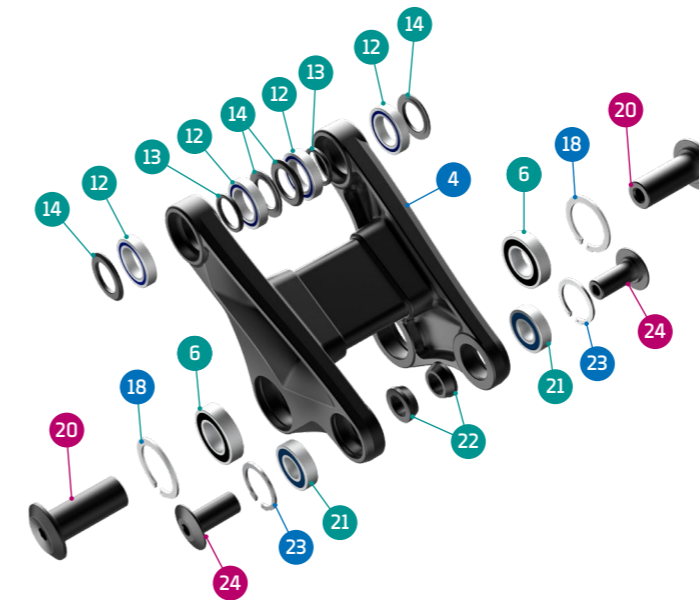

DETAIL 01

DETAIL 02