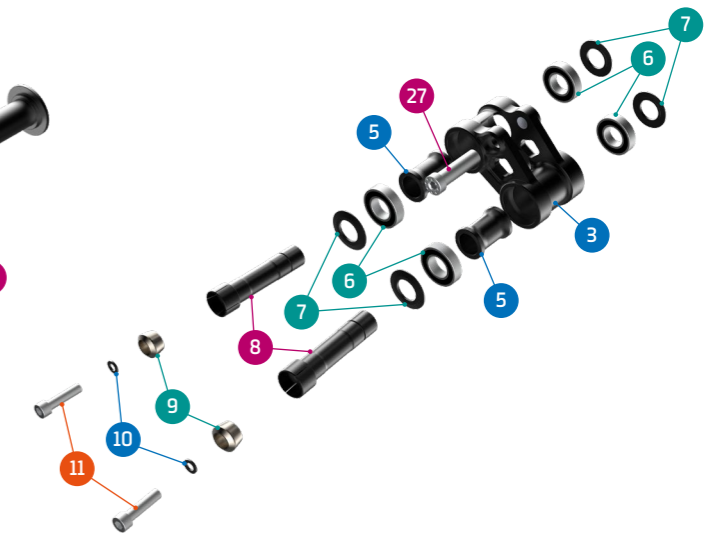

PART NUMBER	DESCRIPTION	COMPONENTS
099.18100	SET 1: ZERO BEARING KIT 14 (ENDURO)	BEARING 6902V-2RS, 28x15x7 (x6) / BEARING 6900V-2RS, 10x22x6 (x2) / BEARING 6802V-2RS, 24x15x5 (x4)
099.18102	SET 2: SHOCK HARDWARE KIT 10	SPACER, 10x17x6 (x2) / SHOCK BOLT (x2) / SLEEVE BOLT (x1)
099.18103	SET 3: UPPER LINK KIT 20	SPACER, 15x22x3 (x2) / LINK AXLE (x2) / M8 THREAD AXLE (x1) / C-RING (x2) / C-RING (x2) / SPACER, 15x19x2t (x2) / SPACER, 15x27x2 (x4) / PIVOT AXLE, 26MM (x2) / PIVOT AXLE, M12 (x2)
099.18104	SET 4: LOWER LINK KIT 20	SPACER, 15x22x31 (x2) / SPACER, 15x27x2 (x4) / MAIN AXLE, 15x73L (x2) / SPACER (x2) / TAPER NUT (x2) / SCREW BOLT (x2)
099.00055	SET 5: HANGER M068 + NUT	HANGER M068 (x1) / HANGER NUT (x1)
099.19010	SET 6: CABLE GUIDE KIT 3	CABLE GUIDE (x1) / SCREW BOLT (x1)
099.19101	GEO KIT SUPERFOXY - HEADSET CUPS +/- 1° SIZE S	TOP CUP 1° SIZE S (x1) / LOW CUP 1° (x1) / TOP CUP 0° (x1) / LOW CUP 0° (x1) / HEADSET ONOFF TITAN TAPPED (x1)
099.19102	GEO KIT SUPERFOXY - HEADSET CUPS +/- 1° SIZE M	TOP CUP 1° SIZE M (x1) / LOW CUP 1° (x1) / TOP CUP 0° (x1) / LOW CUP 0° (x1) / HEADSET ONOFF TITAN TAPPED (x1)
099.19103	GEO KIT SUPERFOXY - HEADSET CUPS +/- 1° SIZE L	TOP CUP 1° SIZE L (x1) / LOW CUP 1° (x1) / TOP CUP 0° (x1) / LOW CUP 0° (x1) / HEADSET ONOFF TITAN TAPPED (x1)
099.19105	GEO KIT SUPERFOXY - HEADSET CUPS +/- 1° SIZE XL	TOP CUP 1° SIZE XL (x1) / LOW CUP 1° (x1) / TOP CUP 0° (x1) / LOW CUP 0° (x1) / HEADSET ONOFF TITAN TAPPED (x1)
112.90026	REAR AXLE	12X157 P1.75 L190
099.21001	CHAINSTAY PROTECTOR