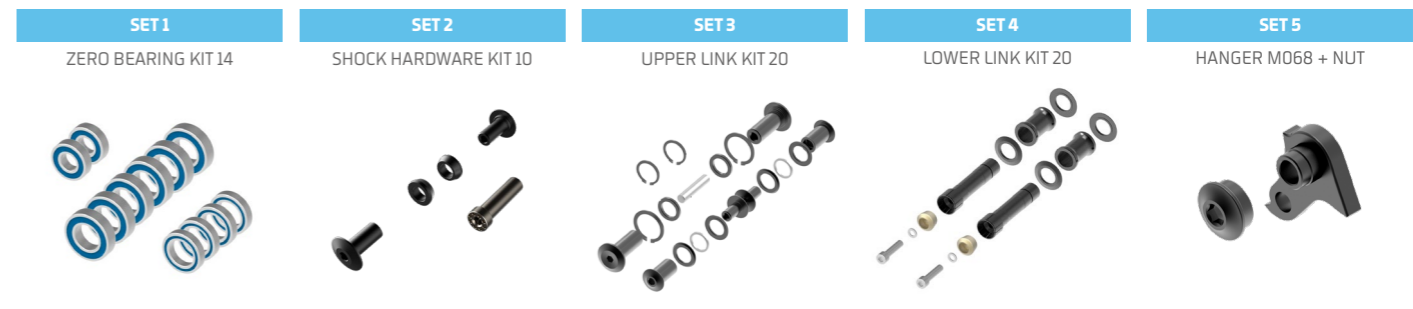

PART NUMBER	DESCRIPTION	COMPONENTS
099.18100	SET 1: ZERO BEARING KIT 14 (ENDURO)	BEARING 6902V-2RS, 28x15x7 (x6) / BEARING 6900V-2RS, 10x22x6 (x2) / BEARING 6802V-2RS, 24x15x5 (x4)
099.18102	SET 2: SHOCK HARDWARE KIT 10	SPACER, 10x17x6 (x2) / SHOCK BOLT (x2) / SLEEVE BOLT (x1)
099.18103	SET 3: UPPER LINK KIT 20	SPACER, 15x22x3 (x2) / LINK AXLE (x2) / M8 THREAD AXLE (x1) / C-RING (x2) / C-RING (x2) / SPACER, 15x19x2t (x2) / SPACER, 15x27x2 (x4) / PIVOT AXLE, 26MM (x2) / PIVOT AXLE, M12 (x2)
099.18104	SET 4: LOWER LINK KIT 20	SPACER, 15x22x31 (x2) / SPACER, 15x27x2 (x4) / MAIN AXLE, 15x73L (x2) / SPACER (x2) / TAPER NUT (x2) / SCREW BOLT (x2)
099.00055	SET 5: HANGER M068 + NUT	HANGER M068 (x1) / HANGER NUT (x1)
099.19010	SET 6: CABLE GUIDE KIT 3	CABLE GUIDE (x1) / SCREW BOLT (x1)
099.19101	GEO KIT SUPERFOXY - HEADSET CUPS +/- 1° SIZE S	TOP CUP 1° SIZE S (x1) / LOW CUP 1° (x1) / TOP CUP 0° (x1) / LOW CUP 0° (x1) / HEADSET ONOFF TITAN TAPPED (x1)
099.19102	GEO KIT SUPERFOXY - HEADSET CUPS +/- 1° SIZE M	TOP CUP 1° SIZE M (x1) / LOW CUP 1° (x1) / TOP CUP 0° (x1) / LOW CUP 0° (x1) / HEADSET ONOFF TITAN TAPPED (x1)
099.19103	GEO KIT SUPERFOXY - HEADSET CUPS +/- 1° SIZE L	TOP CUP 1° SIZE L (x1) / LOW CUP 1° (x1) / TOP CUP 0° (x1) / LOW CUP 0° (x1) / HEADSET ONOFF TITAN TAPPED (x1)
099.19105	GEO KIT SUPERFOXY - HEADSET CUPS +/- 1° SIZE XL	TOP CUP 1° SIZE XL (x1) / LOW CUP 1° (x1) / TOP CUP 0° (x1) / LOW CUP 0° (x1) / HEADSET ONOFF TITAN TAPPED (x1)
112.90026	REAR AXLE	12X157 P1.75 L190
099.21001	CHAINSTAY PROTECTOR