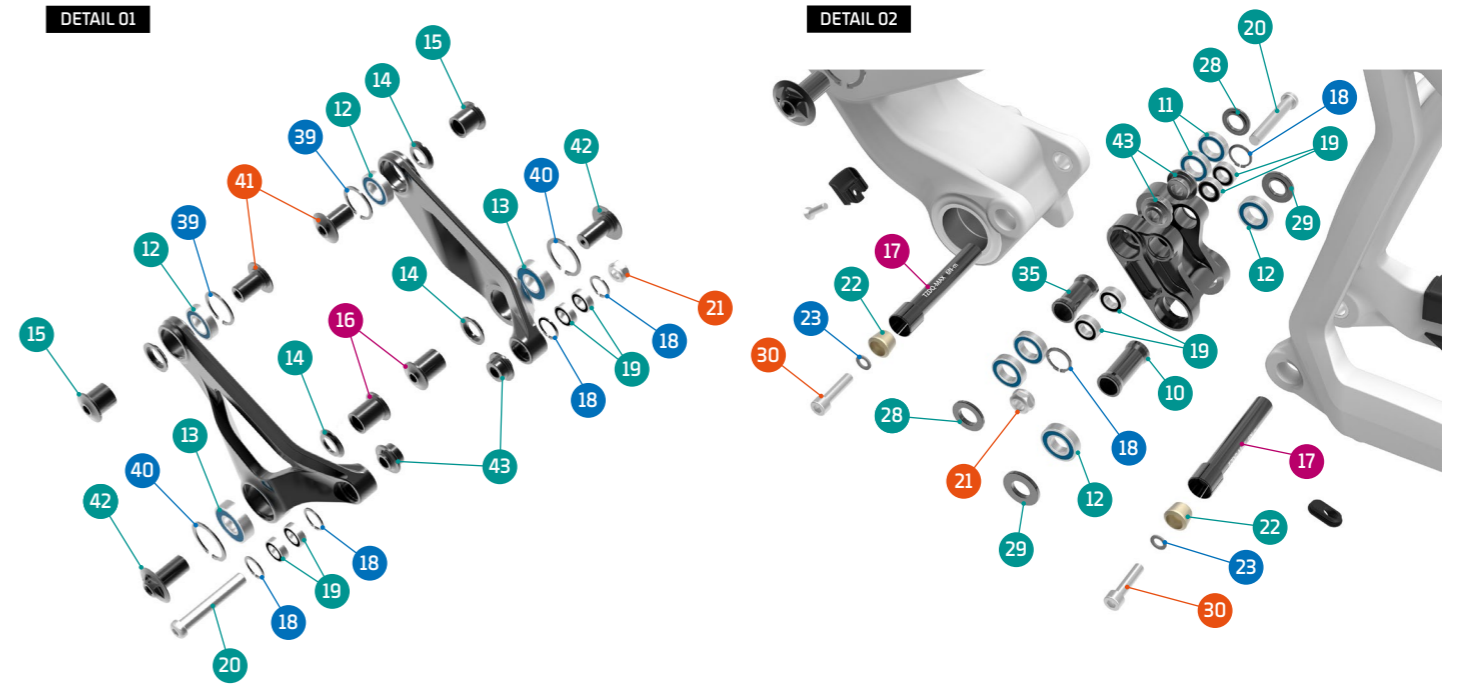

● Grease
 ● Threadlocker
 ● Grease + Threadlocker

Apply grease to the shaft, and locker to the threads

ITEM No.	DESCRIPTION	QTY.	PART NUMBER	TORQUE
1	FRONT TRIANGLE	1		
2	REAR TRIANGLE	1		
3	LOWER LINK	1	099.15035	
4	UPPER LINK, LEFT	1		
5	UPPER LINK, RIGHT	1		
6	HANGER	1	SET5	
7	CHIP, LEFT	1	099.15041	
8	CHIP, RIGHT	1	099.15042	
9	HUB AXLE	1	099.15036	10Nm
10	SPACER, 37MM	1	SET4	
11	BEARING, 12X21X5	4	SET1	
12	BEARING, 12X24X6	4	SET1	
13	BEARING, 12X28X8	2	SET1	
14	SPACER, 3MM, STEEL	4	SET3	
15	PIVOT AXLE, 18MM	2	SET3	12Nm
16	PIVOT AXLE, 18MM	2	SET3	12Nm
17	PIVOT AXLE, 80.5MM	2	SET4	10Nm
18	C-RING	6	SET2	
19	BEARING, 8X16X5	8	SET1	
20	SHOCK BOLT	2	SET2	13Nm
21	BOLT NUT	2	SET2	
22	TAPER NUT	2	SET4	
23	SPACER	2	SET4	

ITEM No.	DESCRIPTION	QTY.	PART NUMBER	TORQUE
24	SCREW BOLT M5x20	3		6Nm
25	HS ADAPTOR, 0 DEGREE	2		
26	DISC MOUNT	1	099.15030	
27	SCREW	2		8Nm
28	SPACER, 3MM	2	SET4	
29	SPACER, 3MM	2	SET4	
30	SCREW BOLT M6x25	2	SET4	10Nm
31	SEAT CLAMP	1	099.15031	
32	FORK BUMPER	2	099.15039	
33	CABLE HOLDER	1	099.15012	
34	CABLE RUBBER	4	989.13010	
35	SPACER, 29MM	1	SET4	
36	SCREW BOLT M5x20	1		
37	CHAIN PROTECTOR	1	099.15107	
38	SCREW BOLT	3		3Nm
39	C-RING	2	SET3	
40	C-RING	2	SET3	
41	PIVOT AXLE, M12	2	SET3	11Nm
42	PIVOT AXLE	2	SET3	11Nm
43	SHOCK SPACER	4	SET2	
44	CHAINSTAY COVER	1	099.15107	
45	DT SUMMUM CARBON LEATHER PROTECTOR+CLEAR DT+CLEAR YOKE	1	099.15106	